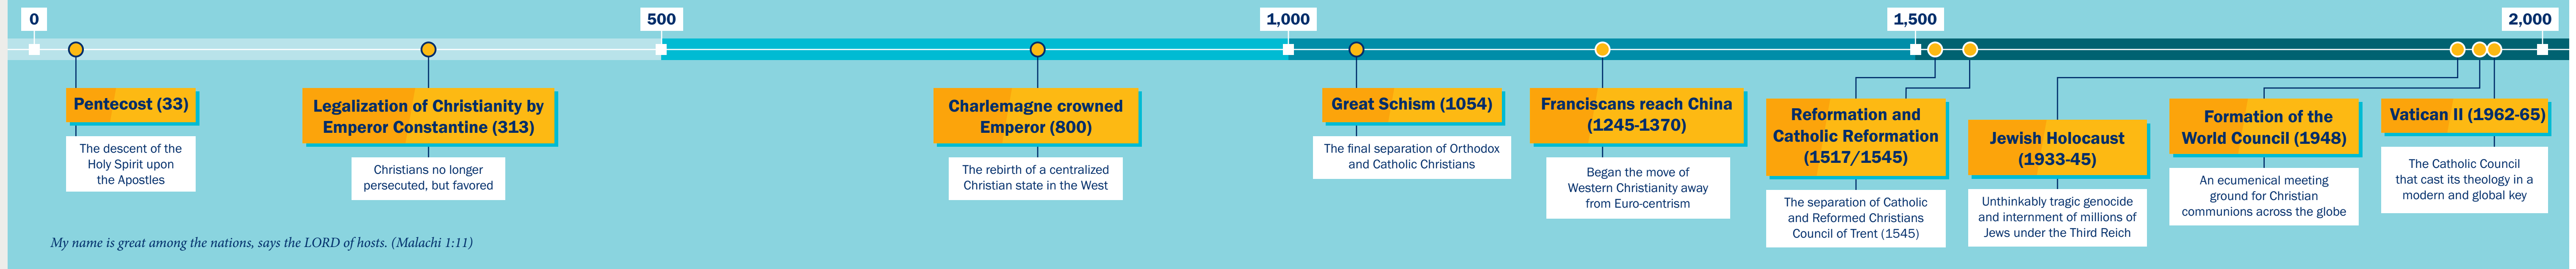

# CHRISTIAN THEOLOGICAL TIMELINES

Since the birth of Christ many faithful people have helped shape our understanding of God. The Catholic Church as we know it today is a reflection of a great many historical, individual, and dogmatic contributions.

## HISTORICALLY SIGNIFICANT EVENTS FOR CHRISTIANITY