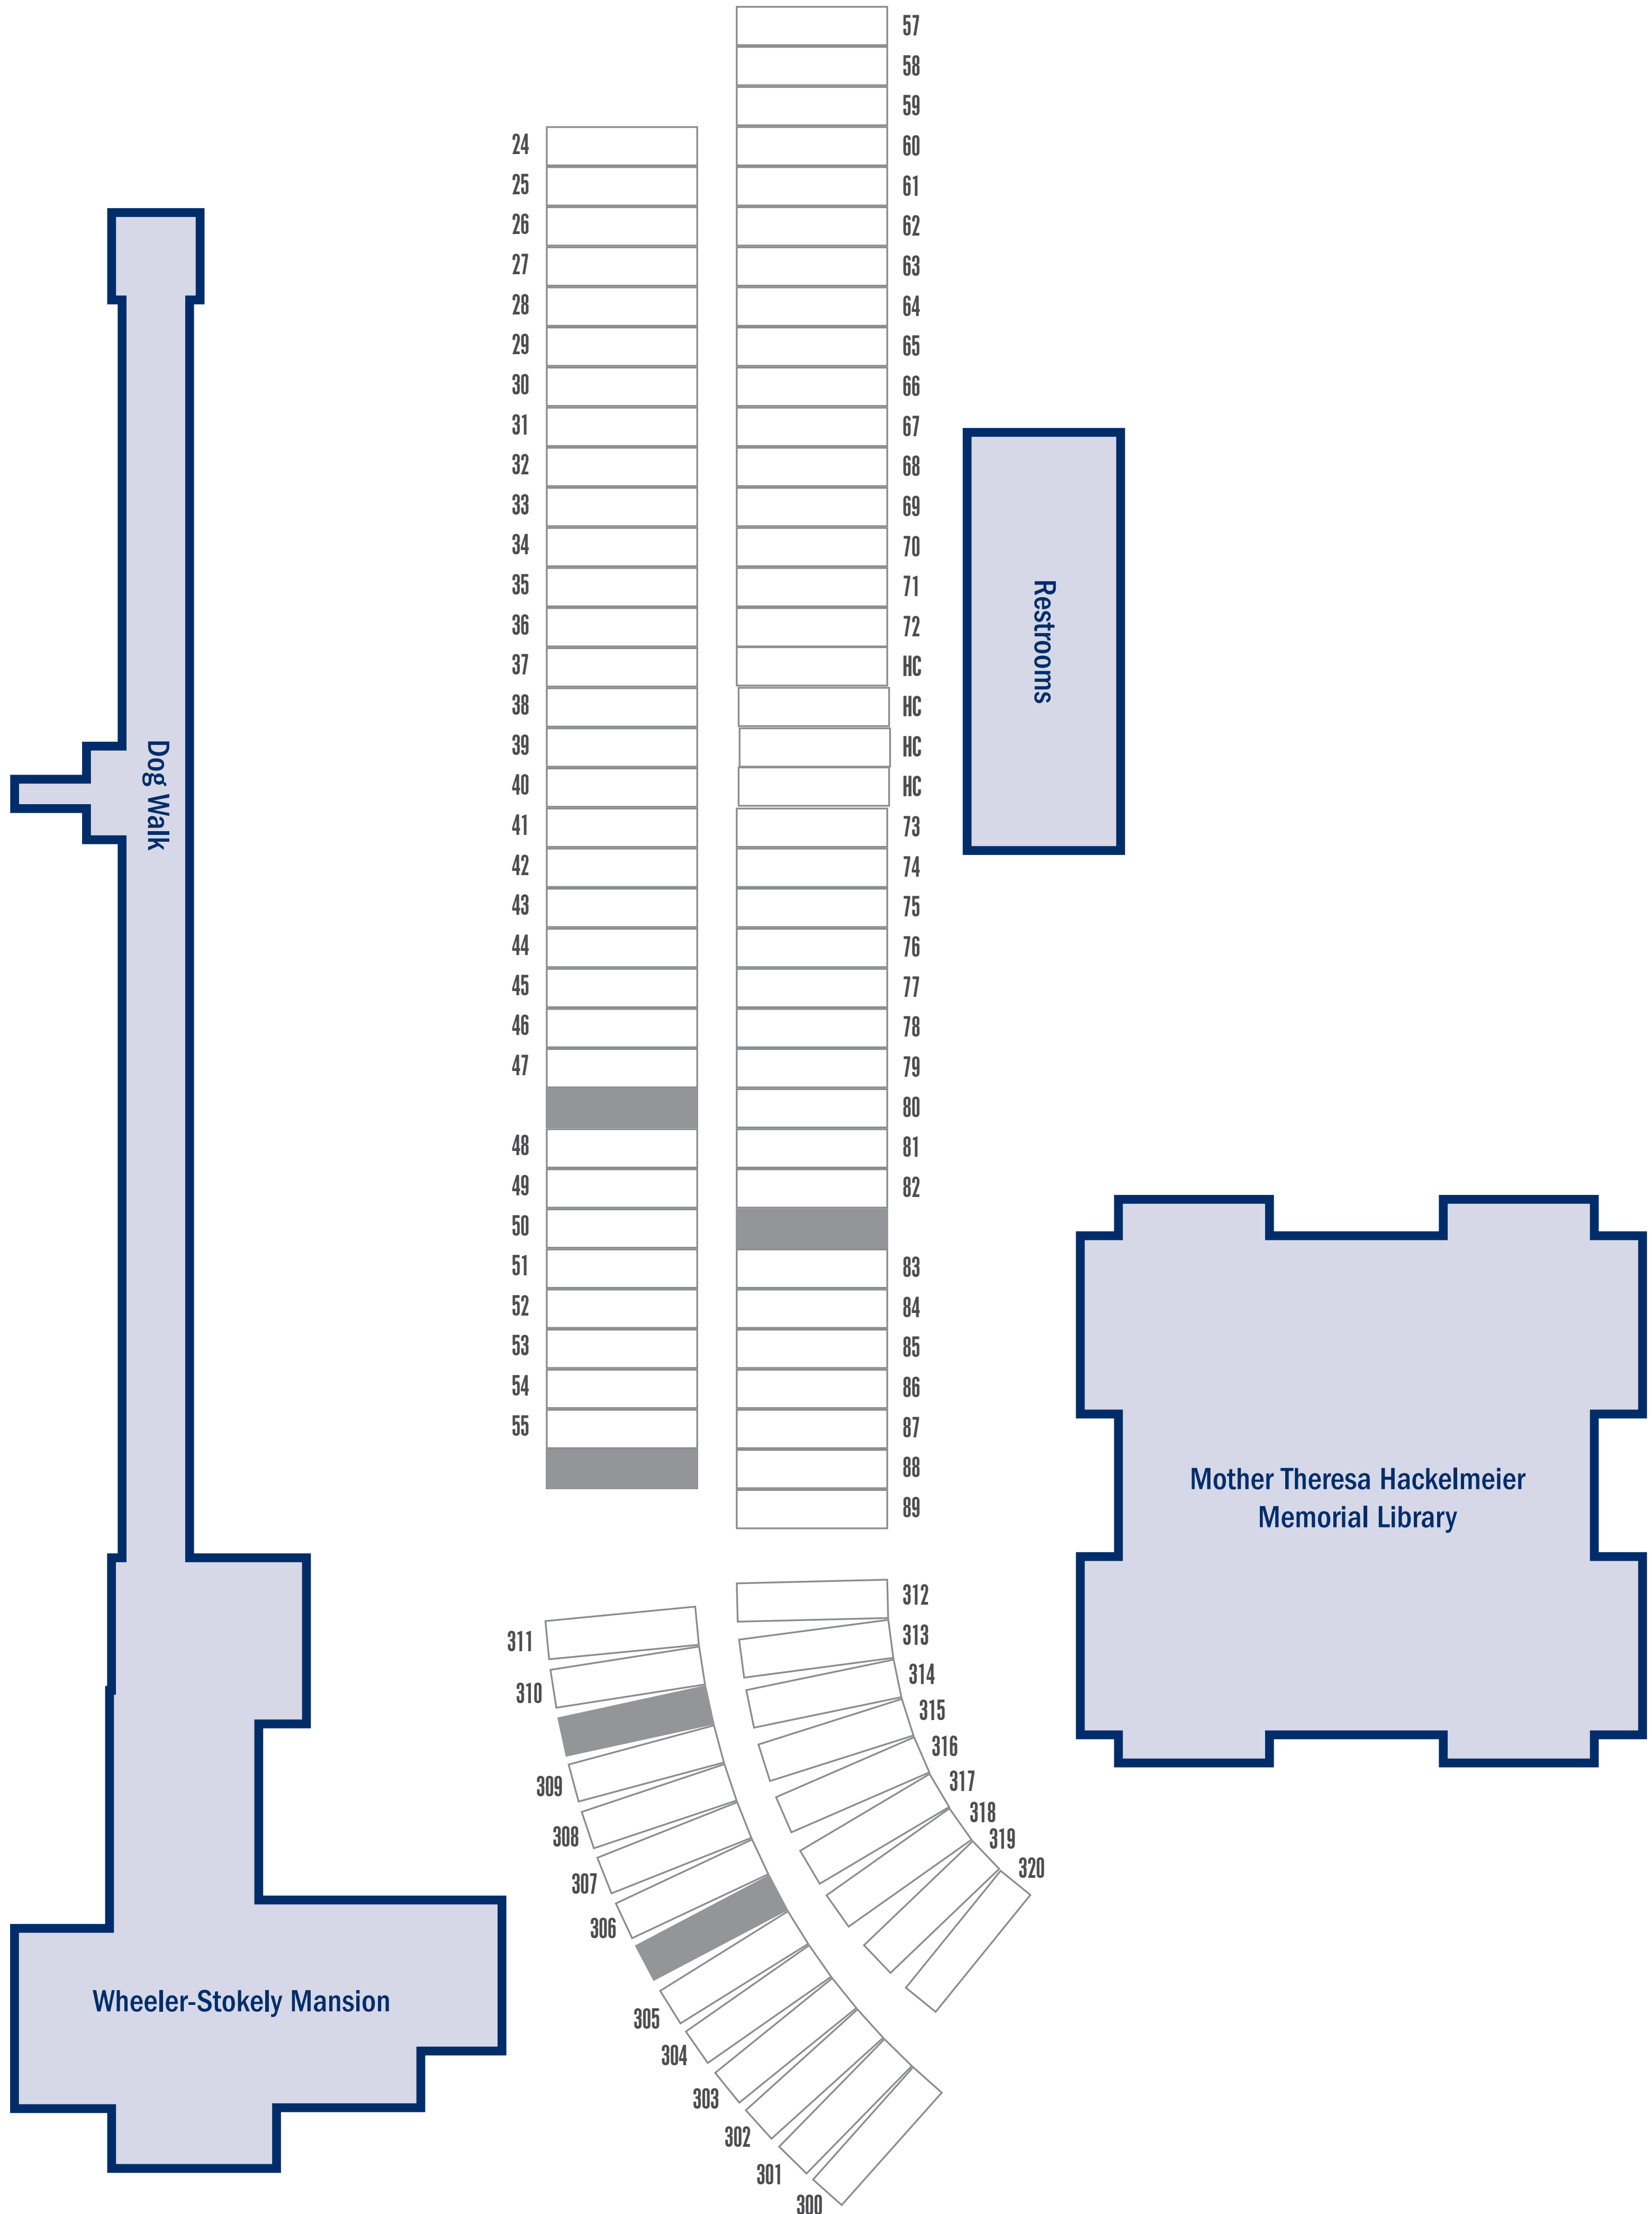

TAILGATE PARKING - AMPHITHEATER/ ELBOW LOT

TAILGATE PARKING - BLUE LOT

Blessed Mother Mary Shrine
and Rosary Walk