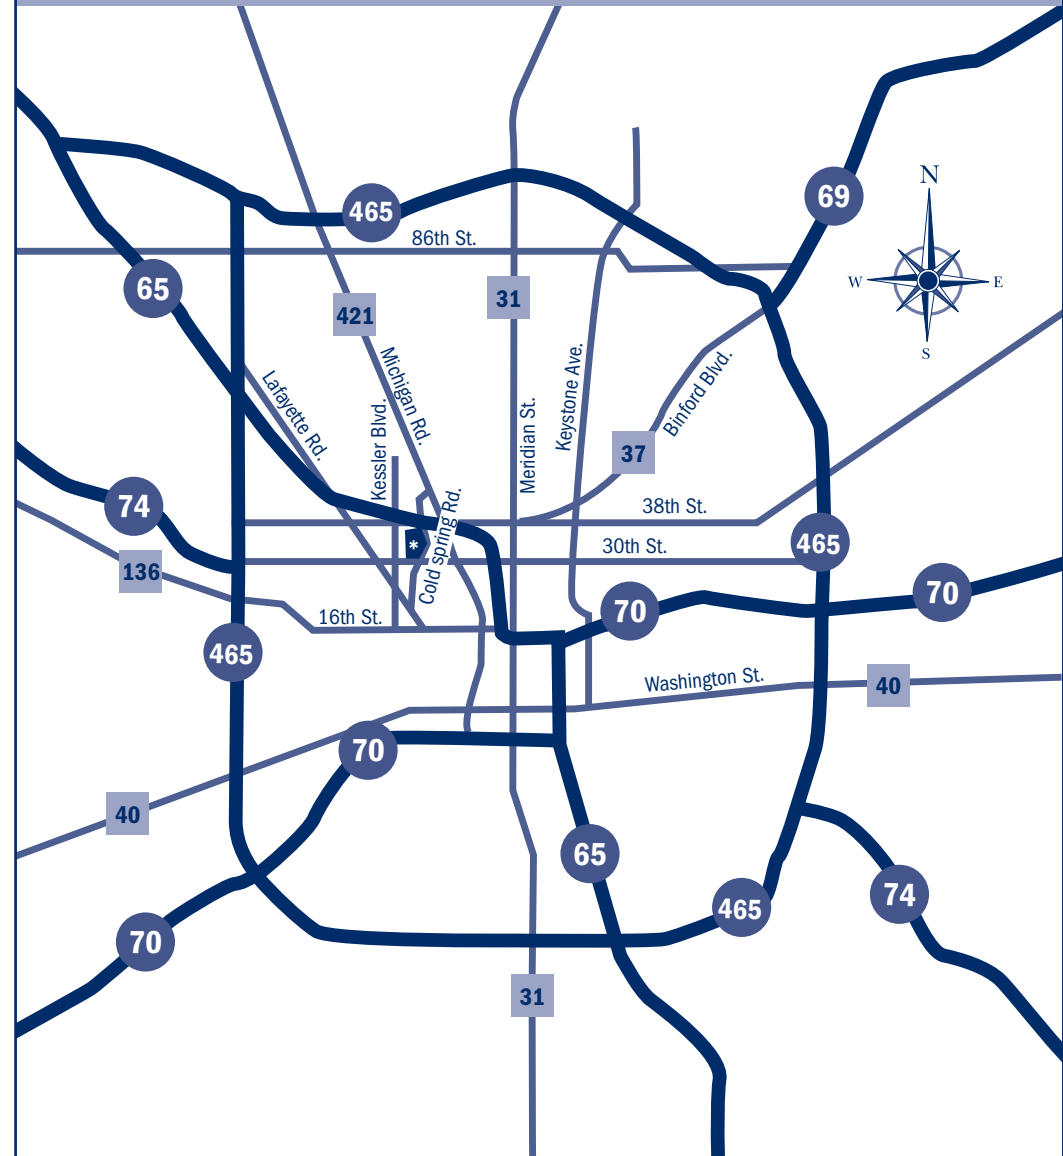

DRIVING DIRECTIONS

From the Northwest: Go south on I-65 and take the 38th Street exit. Turn right onto Kessler Boulevard and go south to 30th Street. Turn left at 30th Street and left onto Cold Spring Road.

From the West: From I-74 East, take I-465 North to 38th Street and turn right. Then right on Kessler Boulevard, left on 30th Street, and left on Cold Spring Road.

From the South: Go north on I-65 and take the 38th Street exit. Immediately exit again onto Kessler Boulevard and turn right at the light. Proceed south on Kessler to 30th Street. Turn left at 30th Street and left onto Cold Spring Road.

From the East: Go west on I-70 and take the I-65 North exit. Go north on I-65 and take the 38th Street exit. Immediately exit again onto Kessler Boulevard and turn right at the light. Proceed south on Kessler to 30th Street. Turn left at 30th Street and left onto Cold Spring Road.

From the Northeast: Go west on I-465 to I-65 South and take the 38th Street exit. Turn right onto Kessler Boulevard and go south to 30th Street. Turn left at 30th Street and left onto Cold Spring Road.